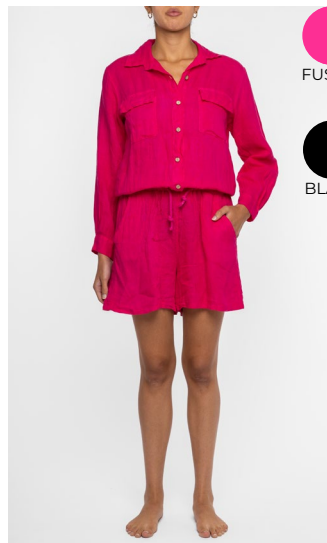

ALMOST FAMOUS MAXI
85% COTTON 15% NYLON

19/82328MPC

\$54.00 USD

BEACH DAY MAXI
100% VISCOSE

26/7326C

\$67.00 USD

POSTCARD BLAZER
100% POLYESTER

29/A105C

\$74.00 USD

HAMPTON ROMPER
100% LINEN

33/9066C

\$45.00 USD

PREPPY COLLAR KNIT
50% COTTON 50% ACRYLIC

10/22191BSC

\$47.00 USD

SIGHT SEEING HI LOW
100% VISCOSE