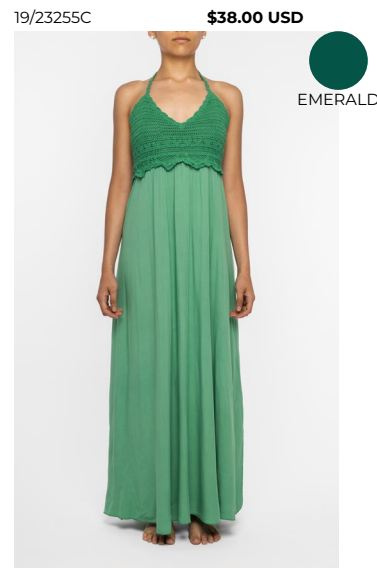

ALMOST FAMOUS MIDI
85% COTTON 15% NYLON

BEACH DAY DRESS
80% VISCOSE 20% COTTON

HAMPTON MIDI
100% LINEN

10/C8288C

\$56.00 USD

ROYAL PRINT

SIGHT SEEING BLOUSE
80% VISCOSE 20% SILK

11/52108CVDC