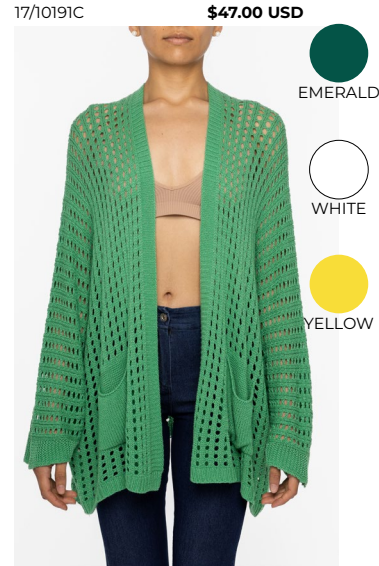

BONFIRE STAR CARDIGAN
45% VISCOSE 45% MODAL 10% ACRYLIC