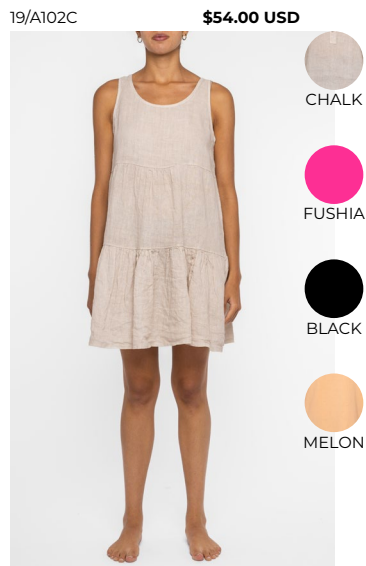

HAMPTON CARGO
100% LINEN

11/8195C \$60.00 USD

HAMPTON WIDE LEG
100% LINEN

14/A106C \$40.00 USD

HAMPTON SHORT
100% LINEN

17/10191C \$47.00 USD

BONFIRE STAR CARDI
45% VISCOSE 45% MODAL 10% ACRYLIC

19/A102C \$54.00 USD

HAMPTON TANK DRESS
100% LINEN

21/8210C \$63.00 USD

HAMPTON BOYFRIEND
100% LINEN

27/6053C \$95.00 USD

RAINY DAY JACKET
52% COTTON 48% POLYESTER

33/10097-1C \$51.00 USD

PREPPY CABLE HOOD
50% COTTON 50% ACRYLIC