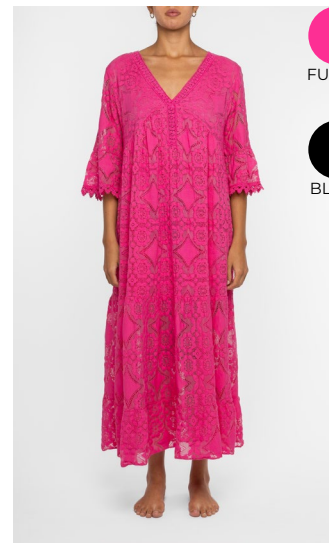

11/3103C

\$42.00 USD

POSTCARD PANT
100% POLYESTER

17/10190C

\$51.00 USD

PREPPY CARDI
50% COTTON 50% ACRYLIC

19/23091C

\$67.00 USD

ALMOST FAMOUS MAXI
85% COTTON 15% NYLON

19/82328MPC

\$54.00 USD

BEACH DAY MAXI
100% VISCOSE

26/7326C

\$67.00 USD

POSTCARD BLAZER
100% POLYESTER

29/A105C