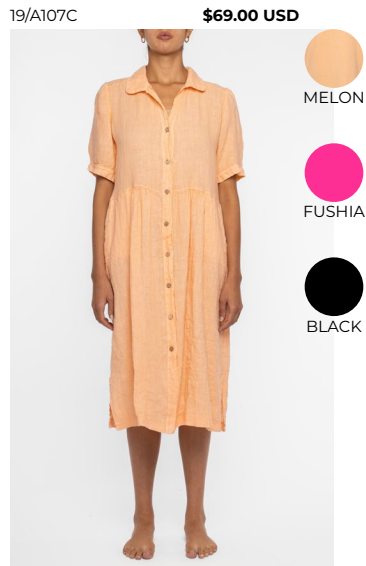

HAMPTON TANK DRESS
100% LINEN

21/8210C \$63.00 USD

HAMPTON BOYFRIEND
100% LINEN

27/6053C \$95.00 USD

RAINY DAY JACKET
52% COTTON 48% POLYESTER

33/10097-1C \$51.00 USD

PREPPY CABLE HOOD
50% COTTON 50% ACRYLIC

33/821C \$45.00 USD

PREPPY V-NECK
50% COTTON 50% ACRYLIC

PINK PARADISE

TAKEAWAY POCKET TOP
100% COTTON

SUNSET ONE SHOULDER
100% VISCOSE

NO VACANCY PANT
100% VISCOSE

TAKEAWAY TANK
100% COTTON

NO VACANCY THANK
100% VISCOSE