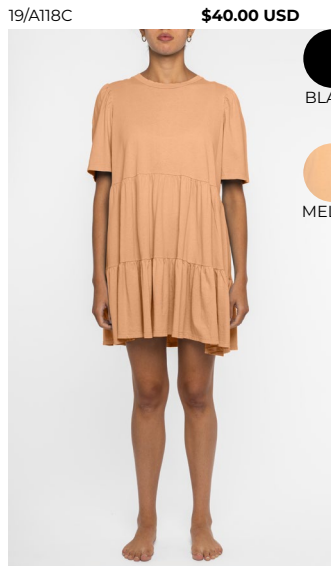

HAMPTON TANK DRESS
100% LINEN

21/8210C \$63.00 USD

HAMPTON BOYFRIEND
100% LINEN

27/6053C \$95.00 USD

RAINY DAY JACKET
52% COTTON 48% POLYESTER

33/10097-1C \$51.00 USD

PREPPY CABLE HOOD
50% COTTON 50% ACRYLIC

33/821C \$45.00 USD

PREPPY V-NECK
50% COTTON 50% ACRYLIC

PINK PARADISE

TAKEAWAY POCKET TOP
100% COTTON

SUNSET ONE SHOULDER
100% VISCOSE

NO VACANCY PANT
100% VISCOSE

TAKEAWAY TANK
100% COTTON

NO VACANCY THANK
100% VISCOSE

HAMPTON MIDI
100% LINEN

TAKEAWAY SNEAKER DRESS
100% COTTON

TAKEAWAY SNEAKER DRESS
100% COTTON

GLAMPING CROP BLOUSE
97% COTTON 3% ELASTANE

NO VACANCY BOYFRIEND
100% VISCOSE

10/23250C

\$51.00 USD

ALMOST FAMOUS BLOUSE
90% COTTON 10% POLYESTER