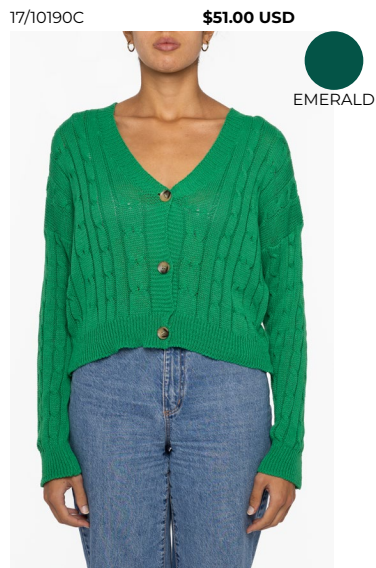

PREPPY CARDIGAN
50% COTTON 50% ACRYLIC