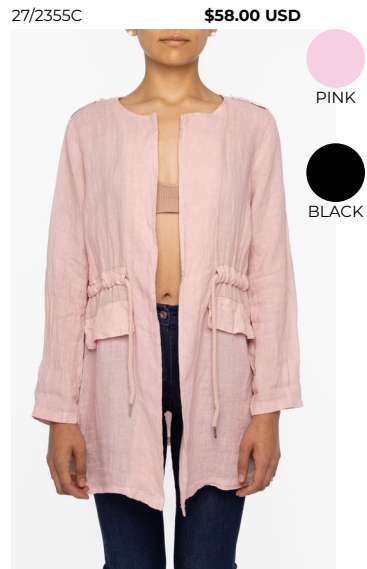

HAMPTON TIE FRONT PANT
100% LINEN

GLAMPING SHORT
97% COTTON 3% ELASTANE

COOL NIGHT CARDI
52% VISCOSE 15% POLYAMIDE 18% WOOL
15% POLY

EUROPE BOUND BOYFRIEND
100% COTTON

HAMPTON HOLIDAY JACKET
100% LINEN

COOL NIGHT HEART
52% VISCOSE 15% POLYAMIDE 18% WOOL
15% POLY

WEEKEND RIB TANK
70% VISCOSE 30%PBT

10/C8188C \$33.00 USD

SUNSET TIE TOP
100% VISCOSE

10/R9502C \$29.00 USD

SUNSET ONE SHOULDER
100% VISCOSE

11/2097C \$36.00 USD

GLAMPING PANT
98% COTTON 2% ELASTANE

11/8227C \$58.00 USD