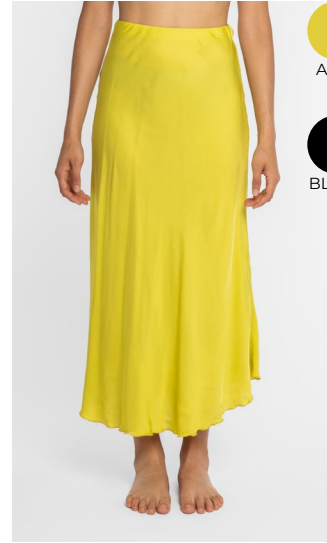

GLAMPING CROP TOP
100% COTTON

11/3531AC

\$58.00 USD

HAMPTON CARGO
100% LINEN

18/L5029C

\$49.00 USD

SIGHT SEEING SKIRT
100% VISCOSE

19/23230C