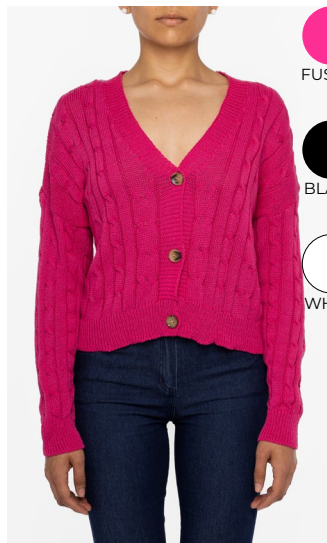

11/3103C

\$42.00 USD

POSTCARD PANT
100% POLYESTER

17/10190C

\$51.00 USD

PREPPY CARDI
50% COTTON 50% ACRYLIC

19/23091C

\$67.00 USD

ALMOST FAMOUS MAXI
85% COTTON 15% NYLON

19/82328MPC

\$54.00 USD

BEACH DAY MAXI
100% VISCOSE

26/7326C

\$67.00 USD

POSTCARD BLAZER
100% POLYESTER

29/A105C