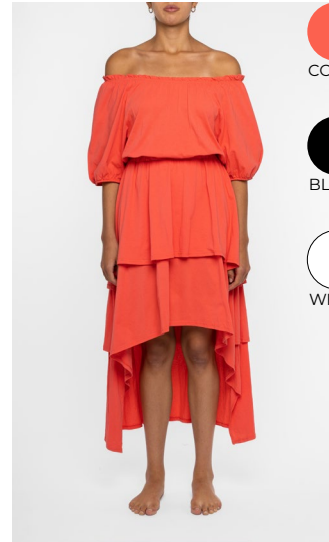

TAKEAWAY SHOULDER DRESS
100% COTTON