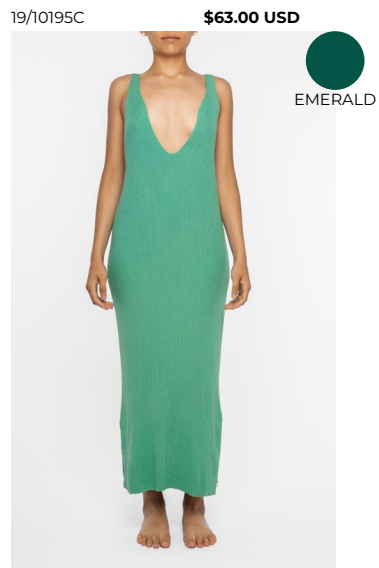

WEEKEND RIB KNIT DRESS
70% VISCOSE 30%PBT