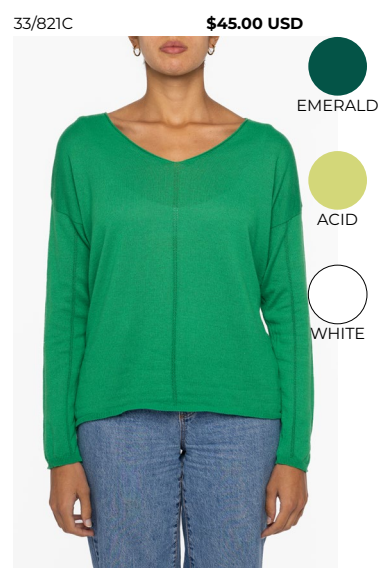

PREPPY V-NECK
50% COTTON 50% ACRYLIC