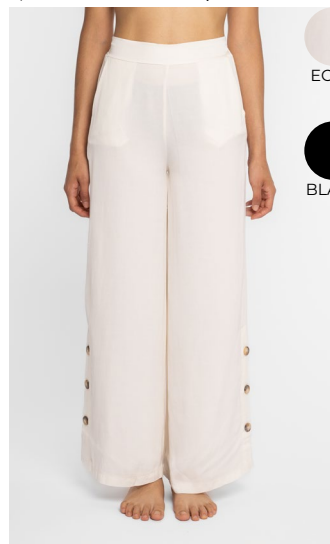

\$85.00 USD

FEATHERED

NO VACANCY TIERED DRESS
100% VISCOSE

10/42156MPDC

\$44.00 USD

CINCO DE MAYO

BEACH DAY BLOUSE
100% VISCOSE

10/R9502PC

\$33.00 USD

CINCO DE MAYO

BEACH DAY SHOULDER
100% VISCOSE

11/5284LVC

\$63.00 USD

ECRU
BLACK

TAKE A PICTURE PANT
100% VISCOSE

15/22382LVC

\$38.00 USD

ECRU
BLACK

TAKE A PICTURE TOP
100% VISCOSE

18/6281LVC

\$56.00 USD

ECRU
BLACK

TAKE A PICTURE SKIRT
100% VISCOSE

19/A118PC