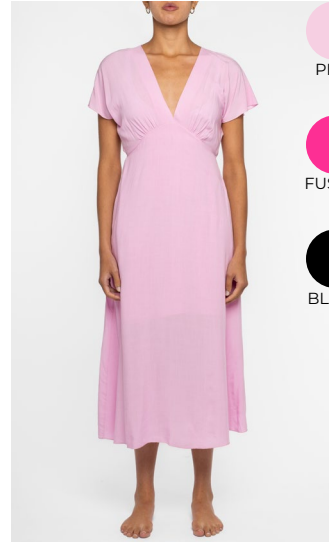

\$74.00 USD

HAMPTON ROMPER
100% LINEN

33/9066C

\$45.00 USD

PREPPY COLLAR KNIT
50% COTTON 50% ACRYLIC

10/22191BSC

\$47.00 USD

SIGHT SEEING HI LOW
100% VISCOSE

10/23200C

\$31.00 USD

EUROPE BOUND TOP
100% COTTON

15/22217BSC

\$40.00 USD

SIGHT SEEING CAMI
100% VISCOSE

19/82328MPC

\$54.00 USD