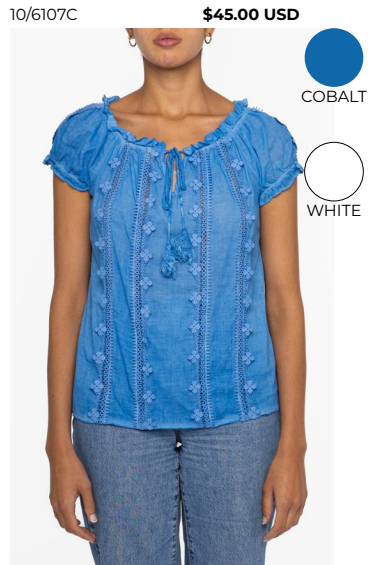

BEACH DAY MIDI
100% VISCOSE

19/A102C **\$54.00 USD**

HAMPTON TANK DRESS
100% LINEN

19/A118C **\$40.00 USD**

TAKEAWAY SNEAKER DRESS
100% COTTON

33/8033C **\$42.00 USD**

PREPPY CABLE CROP
50% COTTON 50% ACRYLIC