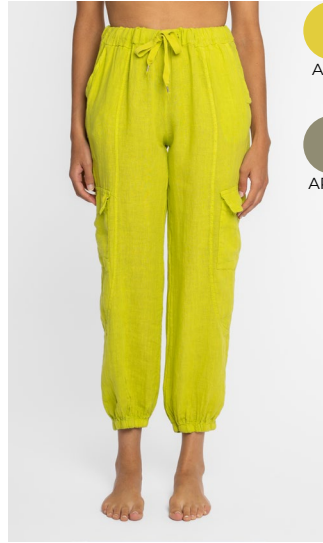

\$47.00 USD

ROYAL PRINT

LAYOVER LOUNGE DRESS
100% COTTON

21/42158CVDC

\$65.00 USD

ROYAL PRINT

NO VACANCY BOYFRIEND
100% VISCOSE

29/CA122C

\$95.00 USD

ROYAL PRINT

SIGHT SEEING JUMPSUIT
80% VISCOSE 20% SILK

10/23200C

\$31.00 USD

EUROPE BOUND TEE
100% COTTON

10/L5555C

\$51.00 USD

GLAMPING CROP TOP
100% COTTON

11/3531AC

\$58.00 USD

HAMPTON CARGO
100% LINEN

18/L5029C

\$49.00 USD

SIGHT SEEING SKIRT
100% VISCOSE

19/23230C