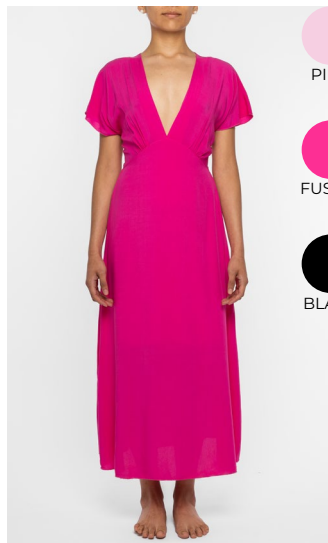

11/3103C

\$42.00 USD

POSTCARD PANT
100% POLYESTER

17/10190C

\$51.00 USD

PREPPY CARDI
50% COTTON 50% ACRYLIC

19/23091C

\$67.00 USD

ALMOST FAMOUS MAXI
85% COTTON 15% NYLON

19/82328MPC

\$54.00 USD

BEACH DAY MAXI
100% VISCOSE

26/7326C

\$67.00 USD

POSTCARD BLAZER
100% POLYESTER

29/A105C