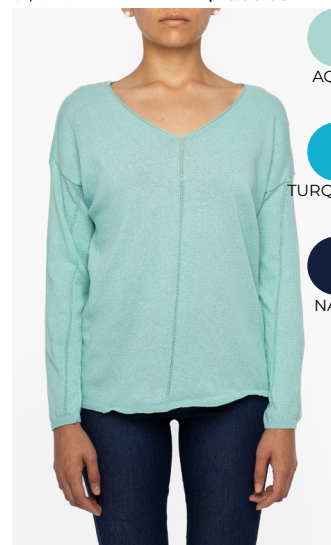

AQUA
TURQUOISE
NAVY

PREPPY V-NECK
50% COTTON 50% ACRYLIC