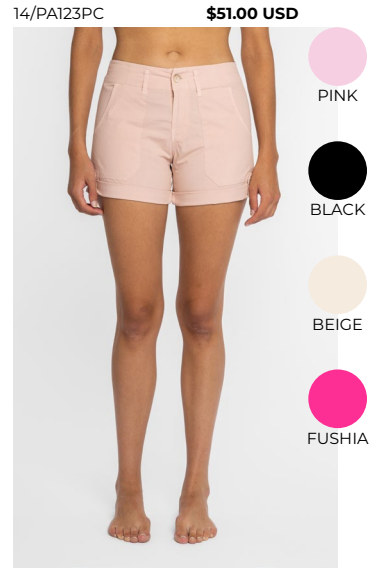

GLAMPING SHORT
97% COTTON 3% ELASTANE