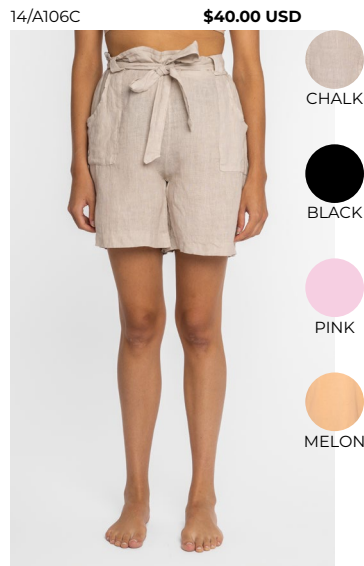

18/6297MPDC

SUNSET STRAP DRESS
100% VISCOSE

\$56.00 USD

19/CA123PC

GLAMPING MIDL
97% COTTON 3% ELASTANE

\$54.00 USD

19/23221C

GLAMPING TIE FRONT
97% COTTON 3% ELASTANE

\$40.00 USD

21/23238C

PREPPY CABLE CROP
50% COTTON 50% ACRYLIC

\$42.00 USD

33/8033C

10/A101C \$51.00 USD

HAMPTON PULL OVER
100% LINEN

11/3531AC \$58.00 USD

HAMPTON CARGO
100% LINEN

11/8195C \$60.00 USD

HAMPTON WIDE LEG
100% LINEN

14/A106C \$40.00 USD

HAMPTON SHORT
100% LINEN

17/10191C \$47.00 USD

BONFIRE STAR CARDI
45% VISCOSE 45% MODAL 10% ACRYLIC

19/A102C \$54.00 USD