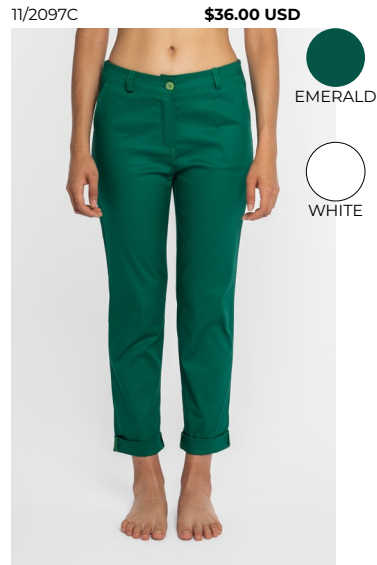

GLAMPING STRETCH PANT
98% COTTON 2% ELASTANE