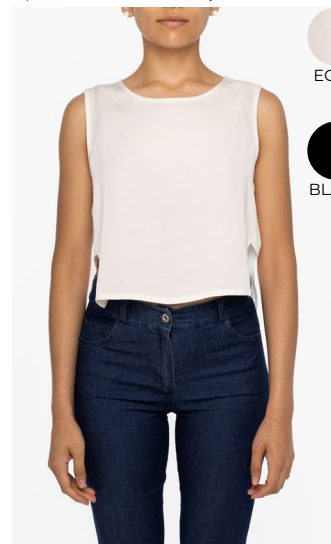

\$85.00 USD

FEATHERED

NO VACANCY TIERED DRESS
100% VISCOSE

10/42156MPDC

\$44.00 USD

CINCO DE MAYO

BEACH DAY BLOUSE
100% VISCOSE

10/R9502PC

\$33.00 USD

CINCO DE MAYO

BEACH DAY SHOULDER
100% VISCOSE

11/5284LVC

\$63.00 USD

ECRU
BLACK

TAKE A PICTURE PANT
100% VISCOSE

15/22382LVC

\$38.00 USD

ECRU
BLACK

TAKE A PICTURE TOP
100% VISCOSE

18/6281LVC

\$56.00 USD

ECRU
BLACK

TAKE A PICTURE SKIRT
100% VISCOSE

19/A118PC