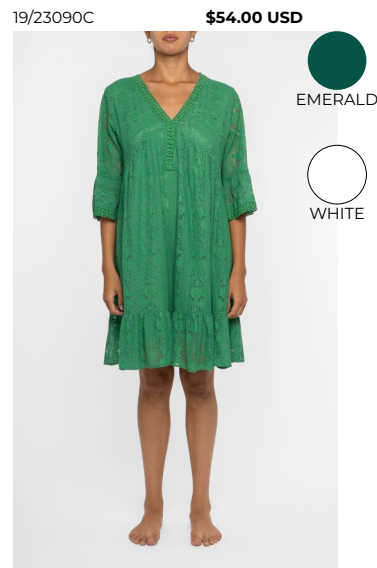

ALMOST FAMOUS MIDI
85% COTTON 15% NYLON

BEACH DAY DRESS
80% VISCOSE 20% COTTON

HAMPTON MIDI
100% LINEN

10/C8288C

\$56.00 USD

ROYAL PRINT

SIGHT SEEING BLOUSE
80% VISCOSE 20% SILK

11/52108CVDC