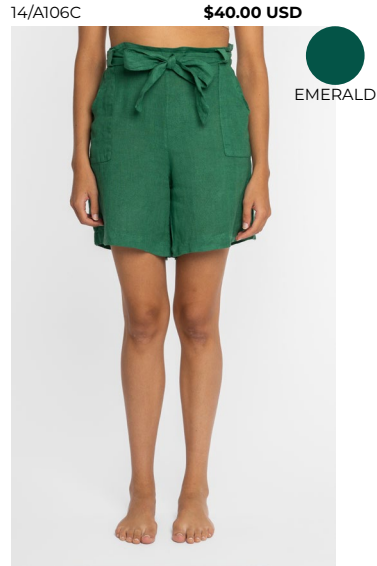

HAMPTON SHORT
100% LINEN