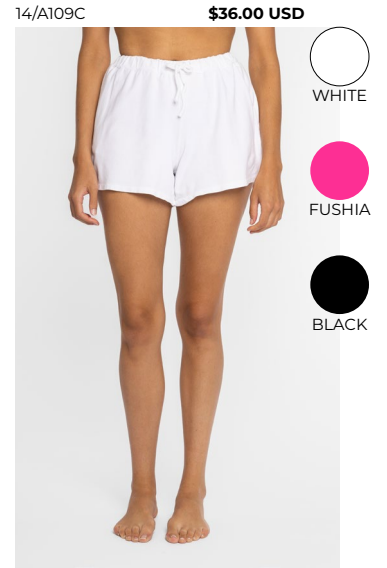

IN BLOOM

FLORAL

CORAL

PINK PAISLEY

BEIGE WAVE

PINK PARADISE

LAYOVER RUFFLE TOP
100% COTTON

\$42.00 USD

10/A110C

GLAMPING ROUCHE TOP
97% COTTON 3% ELASTANE

\$38.00 USD

10/23206C

HAMPTON FLORAL BLOUSE
100% LINEN

\$49.00 USD

10/3228AC

HAMPTON FLORAL PANT
100% LINEN

\$60.00 USD

11/3229AC

LAYOVER SHORT
100% COTTON

\$36.00 USD

14/A109C

SUMMER | SPRING 2023

BEACH DAY SKIRT
100% VISCOSE

\$65.00 USD